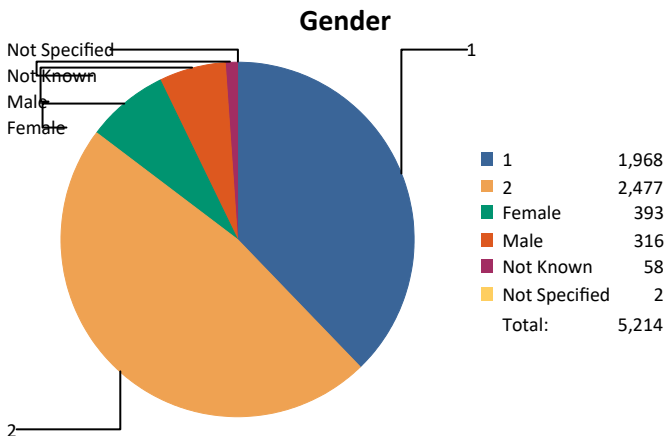

The Friends and Family Test

Service Report: Apr 2026

Service

All Departments

Star Rating

Positive

89.09%

Negative

7.22%

Overall Scores

Response Option	Responses	Percentage
1 - Very good	4,085	79.03%
2 - Good	520	10.06%
3 - Neither good nor poor	159	3.08%
4 - Poor	127	2.46%
5 - Very poor	246	4.76%
6 - Don't know	32	0.62%

Breakdown

Total Responses

5169