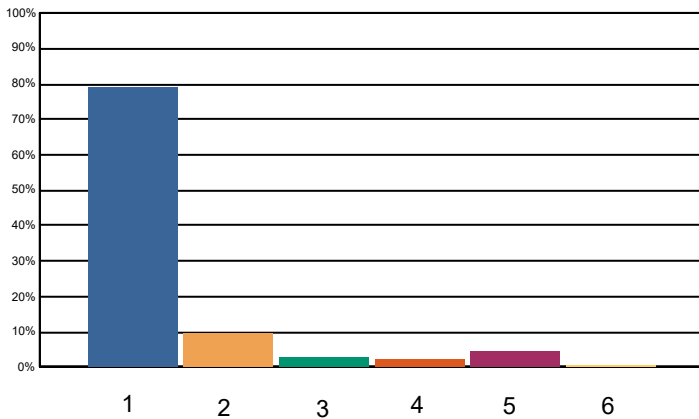

The Friends and Family Test

Service Report: Apr 2026

Service

All Departments

Star Rating

Positive

89.09%

Negative

7.22%

Overall Scores

Response Option	Responses	Percentage
1 - Very good	4,085	79.03%
2 - Good	520	10.06%
3 - Neither good nor poor	159	3.08%
4 - Poor	127	2.46%
5 - Very poor	246	4.76%
6 - Don't know	32	0.62%