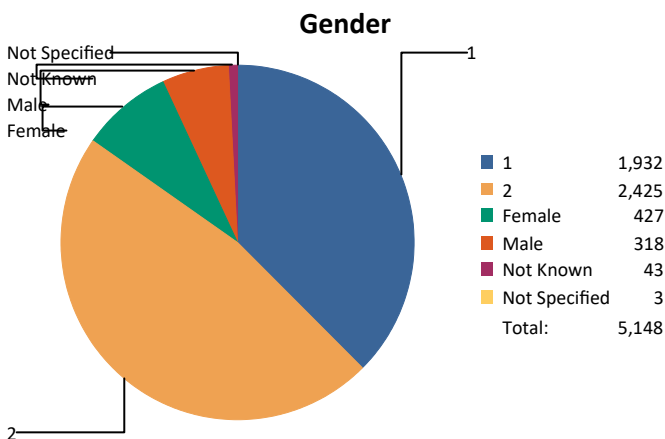

The Friends and Family Test

Service Report: May 2026

Service

All Departments

Star Rating

Positive

87.99%

Negative

7.78%

Overall Scores

Response Option	Responses	Percentage
1 - Very good	3,940	77.22%
2 - Good	549	10.76%
3 - Neither good nor poor	173	3.39%
4 - Poor	131	2.57%
5 - Very poor	266	5.21%
6 - Don't know	43	0.84%

Breakdown

Total Responses

5102