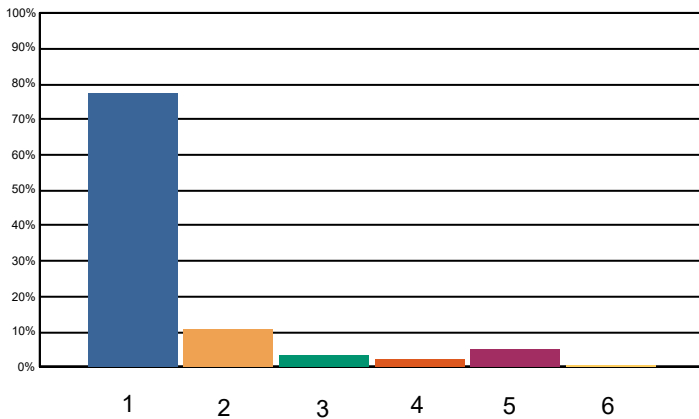

The Friends and Family Test

Service Report: May 2026

Service

All Departments

Star Rating

Positive

87.99%

Negative

7.78%

Overall Scores

Response Option	Responses	Percentage
1 - Very good	3,940	77.22%
2 - Good	549	10.76%
3 - Neither good nor poor	173	3.39%
4 - Poor	131	2.57%
5 - Very poor	266	5.21%
6 - Don't know	43	0.84%